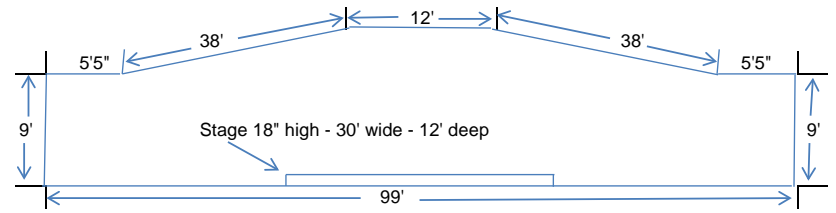

Brenham Fireman's Training Center

SOUTH SIDE

1101 Hwy 290 West
Brenham, TX 77833

Inside building size
100' X100' This does not count meeting room or restrooms

Chairs for 800
100 tables 30" X 96"

Stage dimensions
12' x 30' x 18" high

Training Center Ceiling Design Inside the Hall