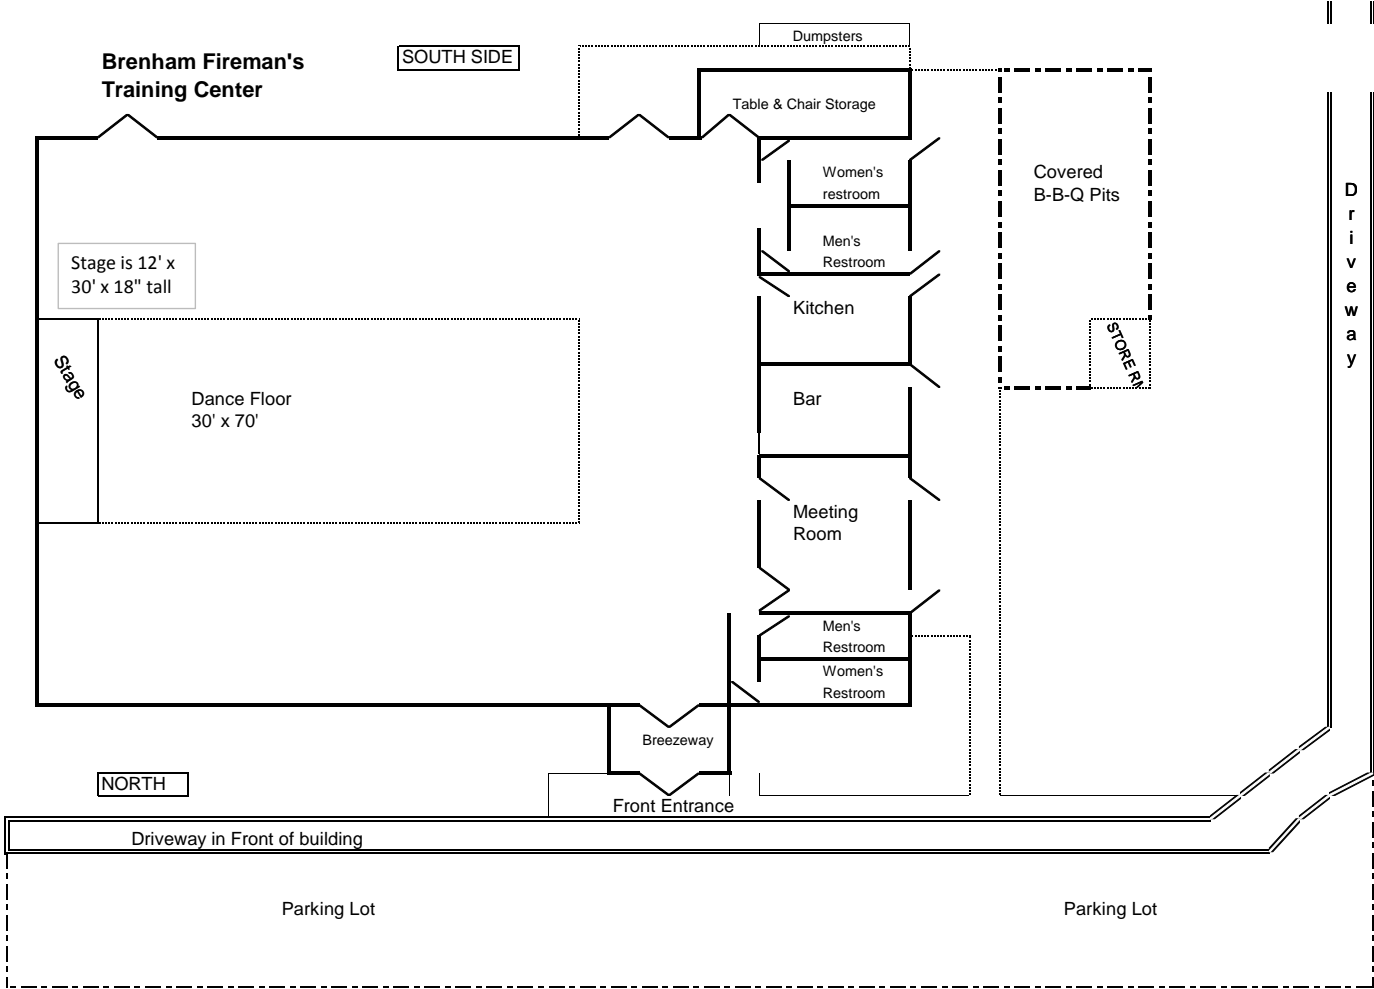

Brenham Fireman's Training Center

SOUTH SIDE

1101 Hwy 290 West
Brenham, TX 77833

Inside building size
100' X100' This does not count meeting room or restrooms

Chairs for 800
100 tables 30" X 96"

Stage dimensions
12' x 30' x 18" high

Training Center Ceiling Design Inside the Hall